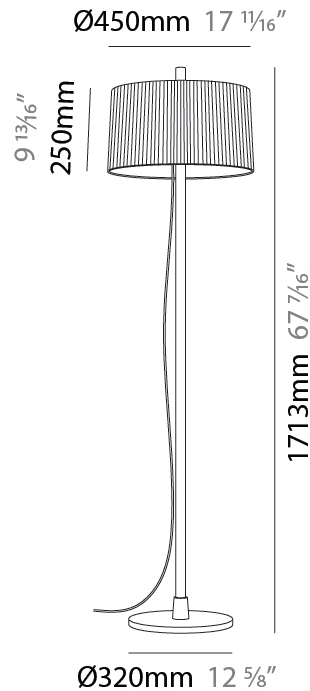

PROJECT	
TYPE	
SPECIFIER	
QUANTITY	
DATE	

LINOOD PORTABLE

D94072

base number

1. To build a product code in our configurator select the specify button on the base model # product page
2. To build a manual product code on this datasheet choose from the options listed below in blue font and add the suffix to the base model #

GENERAL

Series: Linoood
Partner: Milan
Division: Design
Installation: Portable
Product Type: Floor
Mounting Location: Floor
Light Distribution: Direct / Indirect

PHYSICAL

Shape: Abstract
Diameter (mm): 450
Diameter (in): 17 13/16
Height (mm): 1713
Height (in): 67 7/16
Weight (kg): 5.9
Weight (lbs): 12.999
Diffuser: Pleated Translucent Shade
Fixture Material: Oak Wood
Cable Details: 3000mm / 118 1/8"
Upon Request: Bolt Down

ELECTRICAL

Number of Lamps: 3
Lamp Type: LED Retrofit
Bulb Included: Bulb Not Included
Total Output Wattage (W): 36
Max. Wattage Per Lamp (W): 12
Lamp Base: E26
Input Voltage (V): 120
Upon Request: 277Vac / GU24

LED

OPTICAL

RATINGS AND CERTIFICATIONS

Certified By: CSA Certified to UL and CSA Standards
IP rating: IP20