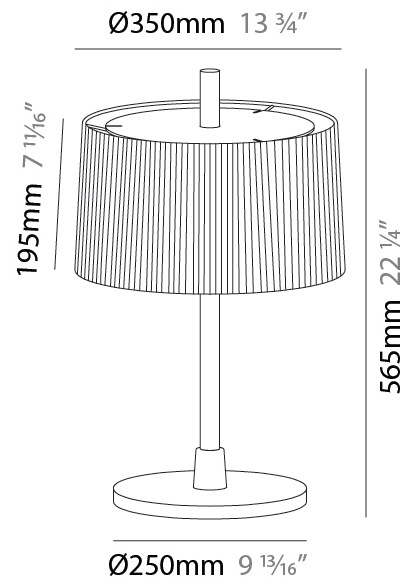

PROJECT
TYPE
SPECIFIER
QUANTITY
DATE

LINOOD PORTABLE

D94074

base number

1. To build a product code in our configurator select the specify button on the base model # product page
2. To build a manual product code on this datasheet choose from the options listed below in blue font and add the suffix to the base model #

GENERAL

Series: Linoood
Partner: Milan
Division: Design
Installation: Portable
Product Type: Table
Mounting Location: Table
Light Distribution: Direct / Indirect

PHYSICAL

Shape: Abstract
Diameter (mm): 350
Diameter (in): 13 3/4
Height (mm): 565
Height (in): 22 1/4
Diffuser: Pleated Translucent Shade
Fixture Material: Oak Wood
Cable Details: 2100mm / 82 11/16"
Upon Request: Bolt Down

ELECTRICAL

Number of Lamps: 2
Lamp Type: LED Retrofit
Bulb Included: Bulb Not Included
Total Output Wattage (W): 24
Max. Wattage Per Lamp (W): 12
Lamp Base: E26
Input Voltage (V): 120
Upon Request: 277Vac / GU24

LED

OPTICAL

RATINGS AND CERTIFICATIONS

Certified By: CSA Certified to UL and CSA Standards
IP rating: IP20