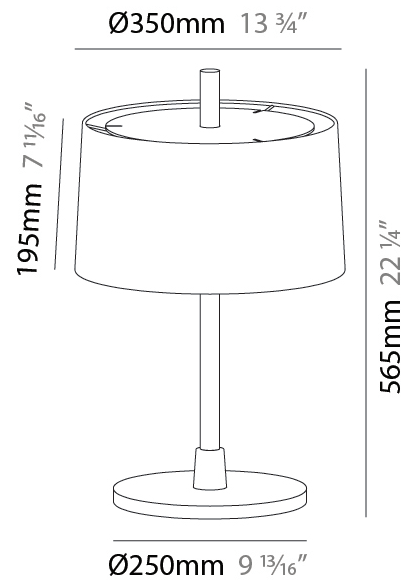

PROJECT	_____
TYPE	_____
SPECIFIER	_____
QUANTITY	_____
DATE	_____

LINOOD PORTABLE

D94073

base number

1. To build a product code in our configurator select the specify button on the base model # product page
2. To build a manual product code on this datasheet choose from the options listed below in blue font and add the suffix to the base model #

GENERAL

Series: Linoood
Partner: Milan
Division: Design
Installation: Portable
Product Type: Table
Mounting Location: Table
Light Distribution: Direct / Indirect

PHYSICAL

Shape: Abstract
Diameter (mm): 350
Diameter (in): 13 3/4
Height (mm): 565
Height (in): 22 1/4
Diffuser: Linen Shade
Fixture Material: Oak Wood
Cable Details: 2100mm / 82 11/16"
Upon Request: Bolt Down

ELECTRICAL

Number of Lamps: 2
Lamp Type: LED Retrofit
Bulb Included: Bulb Not Included
Total Output Wattage (W): 24
Max. Wattage Per Lamp (W): 12
Lamp Base: E26
Input Voltage (V): 120
Upon Request: 277Vac / GU24

LED

OPTICAL

RATINGS AND CERTIFICATIONS

Certified By: CSA Certified to UL and CSA Standards
IP rating: IP20